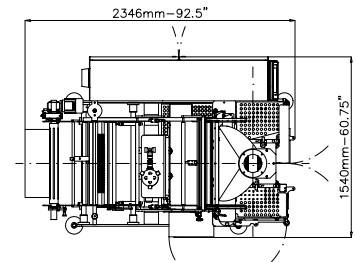

TECHNICAL DATA

Machine Speed	210 cpm
Wrapping Materials	Heat sealable materials (laminate, co-extruded, recyclable, etc.), polyethylene
Electronic Platform	Industrial PC, Allen Bradley PLC*
Program Memory	100 programs
HMI	12" HMI colour touch screen TFT SVGA resolution, Allen Bradley*
Power Requirement	400 Vac ± 5%, 3 ph, neutral, GND, 50/60 Hz, 15.6 kW, 22.6 A
Compressed Air	up to 125 l/min at 5 bar (72.5 psi), up to 225 l/min at 5 bar (72.5 psi) for LDPE
Electrical cabinet	Right-hand version, left-hand version*
Machine dimensions (W x D x H)	1540 x 2346 x 1366 mm (60.75 x 92.5 x 53.75")
Machine finishing	Electrostatic epoxy powder coating, stainless steel*
Machine Weight	1600 kg (3530 lb)
BAG DIMENSIONS	
Max. width	280 mm (11"), 270 mm (10.5") for LDPE
Min. width	50 mm (2")
Max. length**	500mm (19.75")
FILM REEL DIMENSIONS	
Max. width	580 mm (22.75"), 630 mm (24.75")*
Max. outer diameter	500mm (19.75")
Core diameter	76 mm (3"), 152 mm (6")*