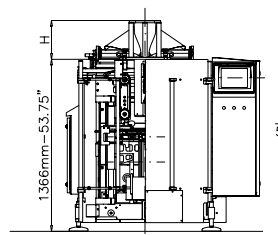

VEGATRONIC 6000

CONTINUOUS VERTICAL FORM, FILL & SEAL MACHINE

MAIN FEATURES

- 1 High-speed continuous VFFS machine
- 2 Hygienic Open Frame design
- 3 High versatility
- 4 Ultrasonic sealing option

BENEFITS

TECHNICAL DATA

Machine Speed	210 cpm
Wrapping Materials	Heat sealable materials (laminate, co-extruded, recyclable, etc.), polyethylene
Electronic Platform	Industrial PC, Allen Bradley PLC*
Program Memory	100 programs
HMI	12" HMI colour touch screen TFT SVGA resolution, Allen Bradley*
Power Requirement	400 Vac ± 5%, 3 ph, neutral, GND, 50/60 Hz, 15.6 kW, 22.6 A
Compressed Air	up to 125 l/min at 5 bar (72.5 psi), up to 225 l/min at 5 bar (72.5 psi) for LDPE
Electrical cabinet	Right-hand version, left-hand version*
Machine dimensions (W x D x H)	1540 x 2346 x 1366 mm (60.75 x 92.5 x 53.75")
Machine finishing	Electrostatic epoxy powder coating, stainless steel*
Machine Weight	1600 kg (3530 lb)
BAG DIMENSIONS	
Max. width	280 mm (11"), 270 mm (10.5") for LDPE
Min. width	50 mm (2")
Max. length**	500mm (19.75")
FILM REEL DIMENSIONS	
Max. width	580 mm (22.75"), 630 mm (24.75")*
Max. outer diameter	500mm (19.75")
Core diameter	76 mm (3"), 152 mm (6")*