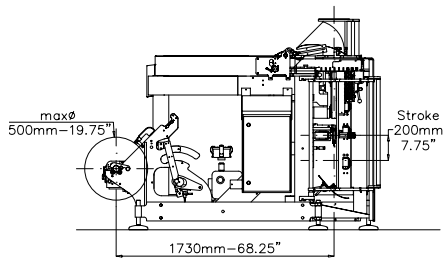

TECHNICAL DATA

Machine Speed	210 cpm
Wrapping Materials	Heat sealable materials (laminate, co-extruded, recyclable, etc.), polyethylene
Electronic Platform	Industrial PC, Allen Bradley PLC*
Program Memory	100 programs
HMI	12" HMI colour touch screen TFT SVGA resolution, Allen Bradley*
Power Requirement	400 Vac ± 5%, 3 ph, neutral, GND, 50/60 Hz, 15.6 kW, 22.6 A
Compressed Air	up to 125 l/min at 5 bar (72.5 psi), up to 225 l/min at 5 bar (72.5 psi) for LDPE
Electrical cabinet	Right-hand version, left-hand version*
Machine dimensions (W x D x H)	1540 x 2346 x 1366 mm (60.75 x 92.5 x 53.75")
Machine finishing	Electrostatic epoxy powder coating, stainless steel*
Machine Weight	1600 kg (3530 lb)
BAG DIMENSIONS	
Max. width	280 mm (11"), 270 mm (10.5") for LDPE
Min. width	50 mm (2")
Max. length**	500mm (19.75")
FILM REEL DIMENSIONS	
Max. width	580 mm (22.75"), 630 mm (24.75")*
Max. outer diameter	500mm (19.75")
Core diameter	76 mm (3"), 152 mm (6")*